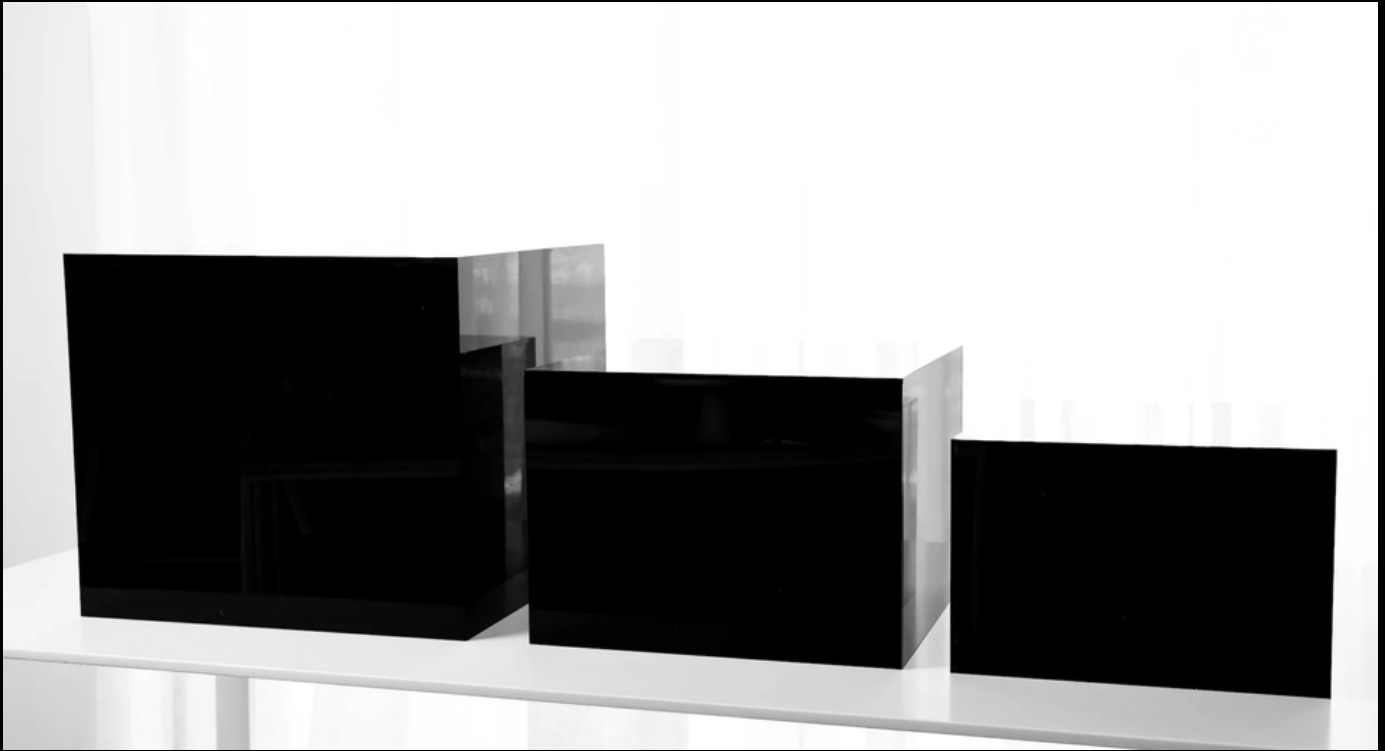

\$100 PER FOUNTAIN

FEEDS UP TO 100+ GUEST

INCLUDED IN CHOCOLATE FOUNTAIN STATION

RECOMMENDED FOR WEDDINGS

Acrylic Rentals

BLACK ACRYLIC RISERS : MEDIUM

\$175 PER SET OF 5

ADDITIONAL RISERS : \$20 PER PIECE